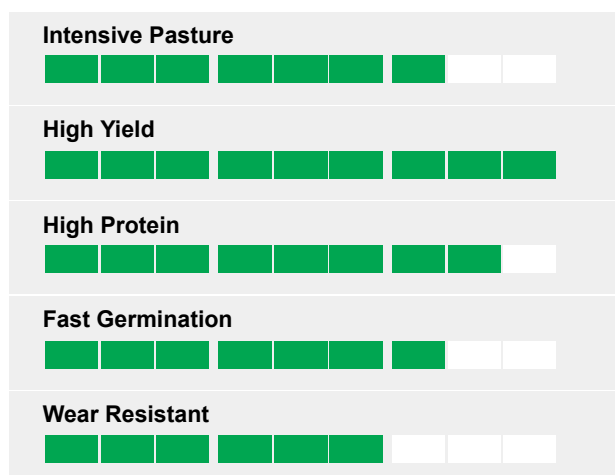

# CUTMAX ORIGINAL

ForageMax

## CUTMAX ORIGINAL

Very high and stable yield

- Very high yield
- Very stable
- 2-4 storage cuts
- Suitable for temperate and warm climates

## Ratings

## CutMax - Original - Very high and stable yield

CutMax - Original is ideal for 2-4 silage cuts per year in a rotational system with renewal every 3-6 years. It is a high yielding mixture providing not only good quality but also well balanced grass sward composition over the season